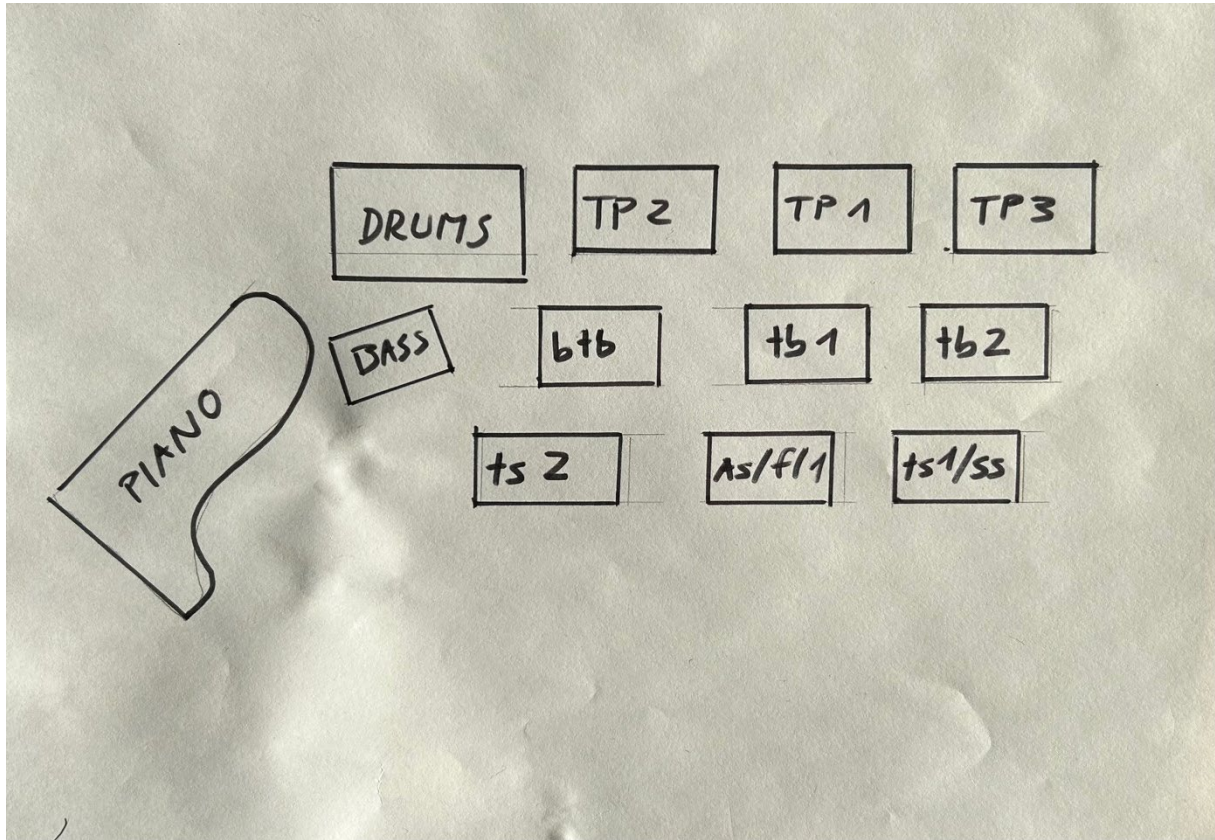

SLIDE HAMPTON PROJEKT

Stageplan/Rider

Mikrophone und Monitore jeweils nach Grösse des Raums!

REQUESTED BACKLINE:

- Bassamp (for **acoustic** bass)
- Drum set (18" bass drum with pedal, 12" rack tom, 14" floor tom, 14" snare, 3 cymbal stands, hihatmachine, drum chair; **WHITE COATED HEADS ON SNARE, TOMS AND BASSDRUM!**)
- Wenn vorhanden 12 Notenständer in schwarz
Falls nicht, haben unsere dabei!